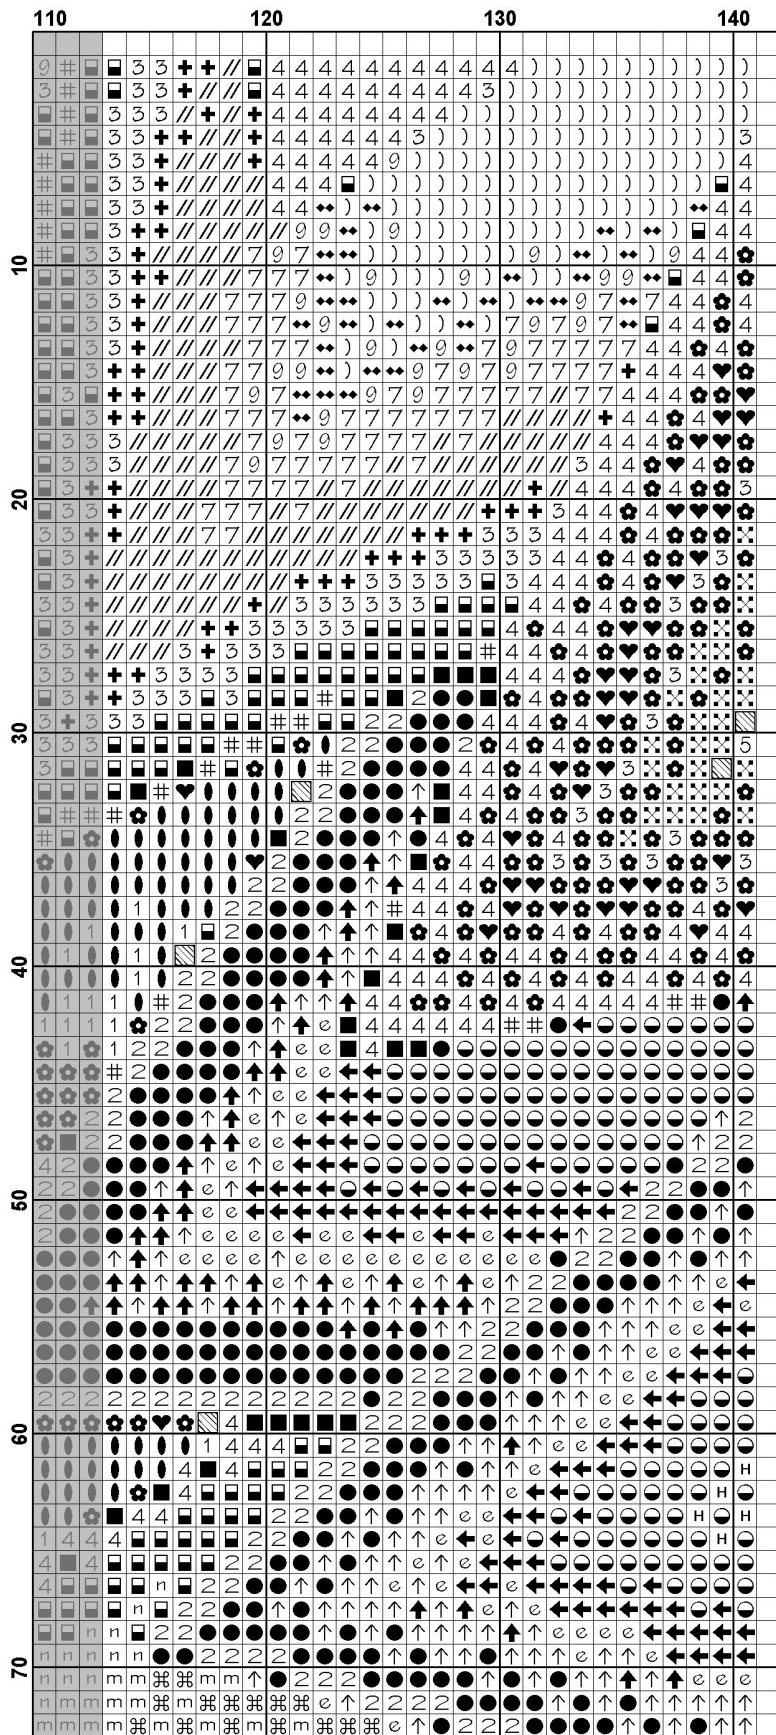

## CROSS STITCH Christmas Fractal - Crop

\* Original image copyright of Christopher Ursitti - Fotolia.  
Cross Stitch Design by Tereena Clarke.

Completed Size = 140w x 140h Stitches

14 Count, 10w x 10h inches (25cm x 25cm)

16 Count, 9w x 9h inches (23cm x 23cm)

18 Count, 8w x 8h inches (20cm x 20cm)

Uses 32 DMC cotton colours. Only full cross stitches are used in this pattern.

---

Copyright of Artecy Cross Stitch

[www.artecy.com](http://www.artecy.com)  
[www.artecyshop.com](http://www.artecyshop.com)

**Pattern Name:** Christmas Fractal - Crop  
**Designed By:** Image copyright of Christopher Ursitti  
**Company:** Artecy Cross Stitch  
**Copyright:** Copyright Artecy Cross Stitch. All rights Reserved.  
**Fabric:** Aida 14, White  
 140w X 140h Stitches  
**Size(s):** 14 Count, 10w X 10h in  
 16 Count, 8-3/4w X 8-3/4h in  
 18 Count, 7-3/4w X 7-3/4h in

**Notes:**

The middle of this pattern can be found on page 2 and is 71 stitches across and 71 stitches down.

Pattern layout using page numbers in top left.

1 2 3  
 4 5 6

**Usage Summary**

**Strands Per Skein:** 6