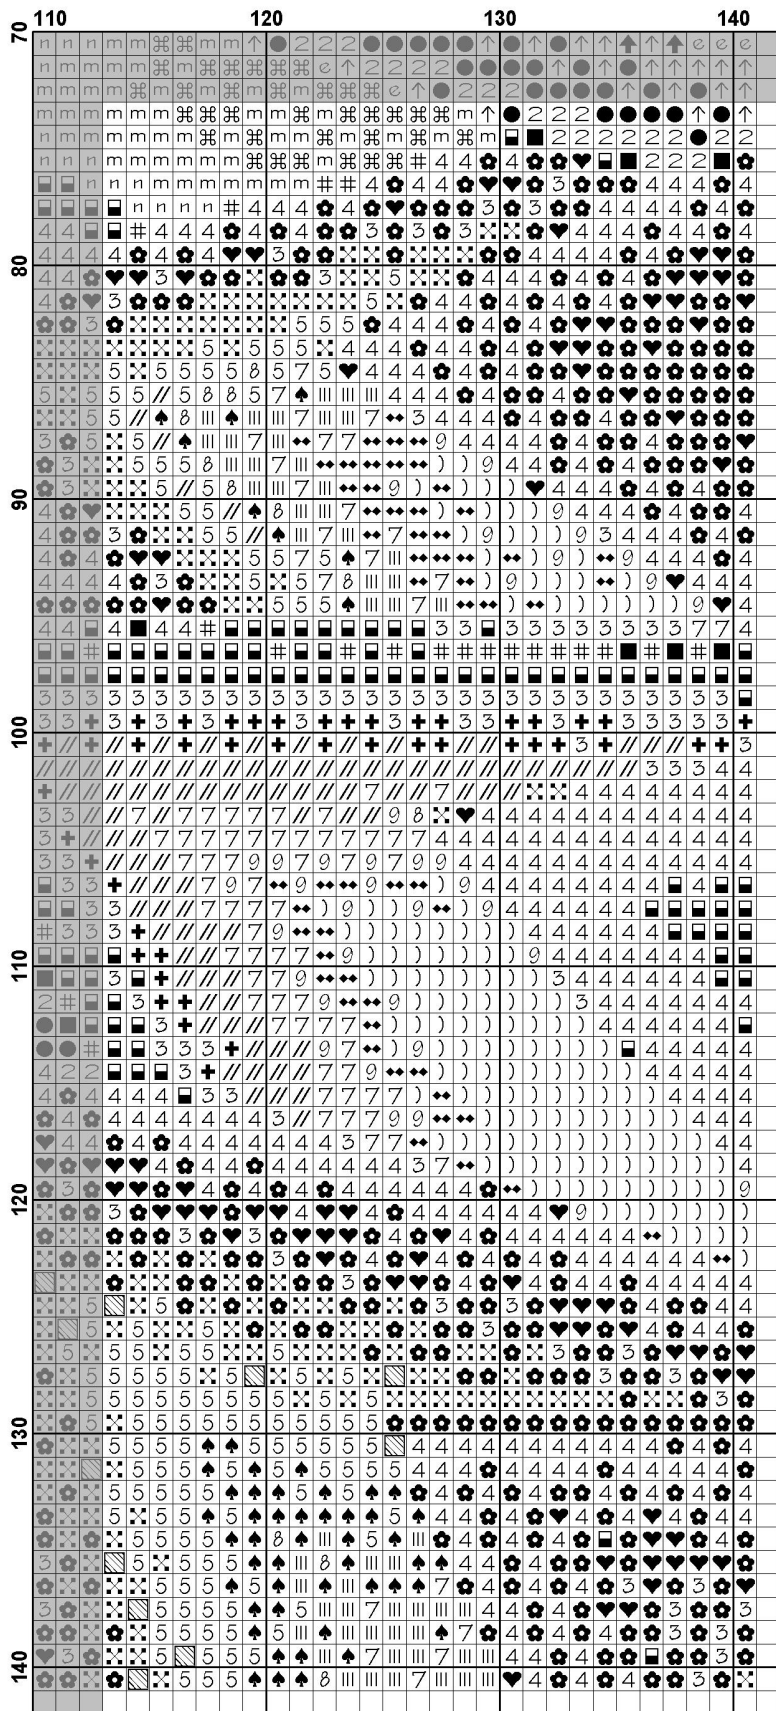

## CROSS STITCH Christmas Fractal - Crop

\* Original image copyright of Christopher Ursitti - Fotolia.  
Cross Stitch Design by Tereena Clarke.

Completed Size = 140w x 140h Stitches

14 Count, 10w x 10h inches (25cm x 25cm)

16 Count, 9w x 9h inches (23cm x 23cm)

18 Count, 8w x 8h inches (20cm x 20cm)

Uses 32 DMC cotton colours. Only full cross stitches are used in this pattern.

---

Copyright of Artecy Cross Stitch

[www.artecy.com](http://www.artecy.com)  
[www.artecyshop.com](http://www.artecyshop.com)

**Pattern Name:** Christmas Fractal - Crop  
**Designed By:** Image copyright of Christopher Ursitti  
**Company:** Artecy Cross Stitch  
**Copyright:** Copyright Artecy Cross Stitch. All rights Reserved.  
**Fabric:** Aida 14, White  
 140w X 140h Stitches  
**Size(s):** 14 Count, 10w X 10h in  
 16 Count, 8-3/4w X 8-3/4h in  
 18 Count, 7-3/4w X 7-3/4h in

**Notes:**

The middle of this pattern can be found on page 2 and is 71 stitches across and 71 stitches down.

Pattern layout using page numbers in top left.

1 2 3  
 4 5 6

**Usage Summary**

**Strands Per Skein:** 6